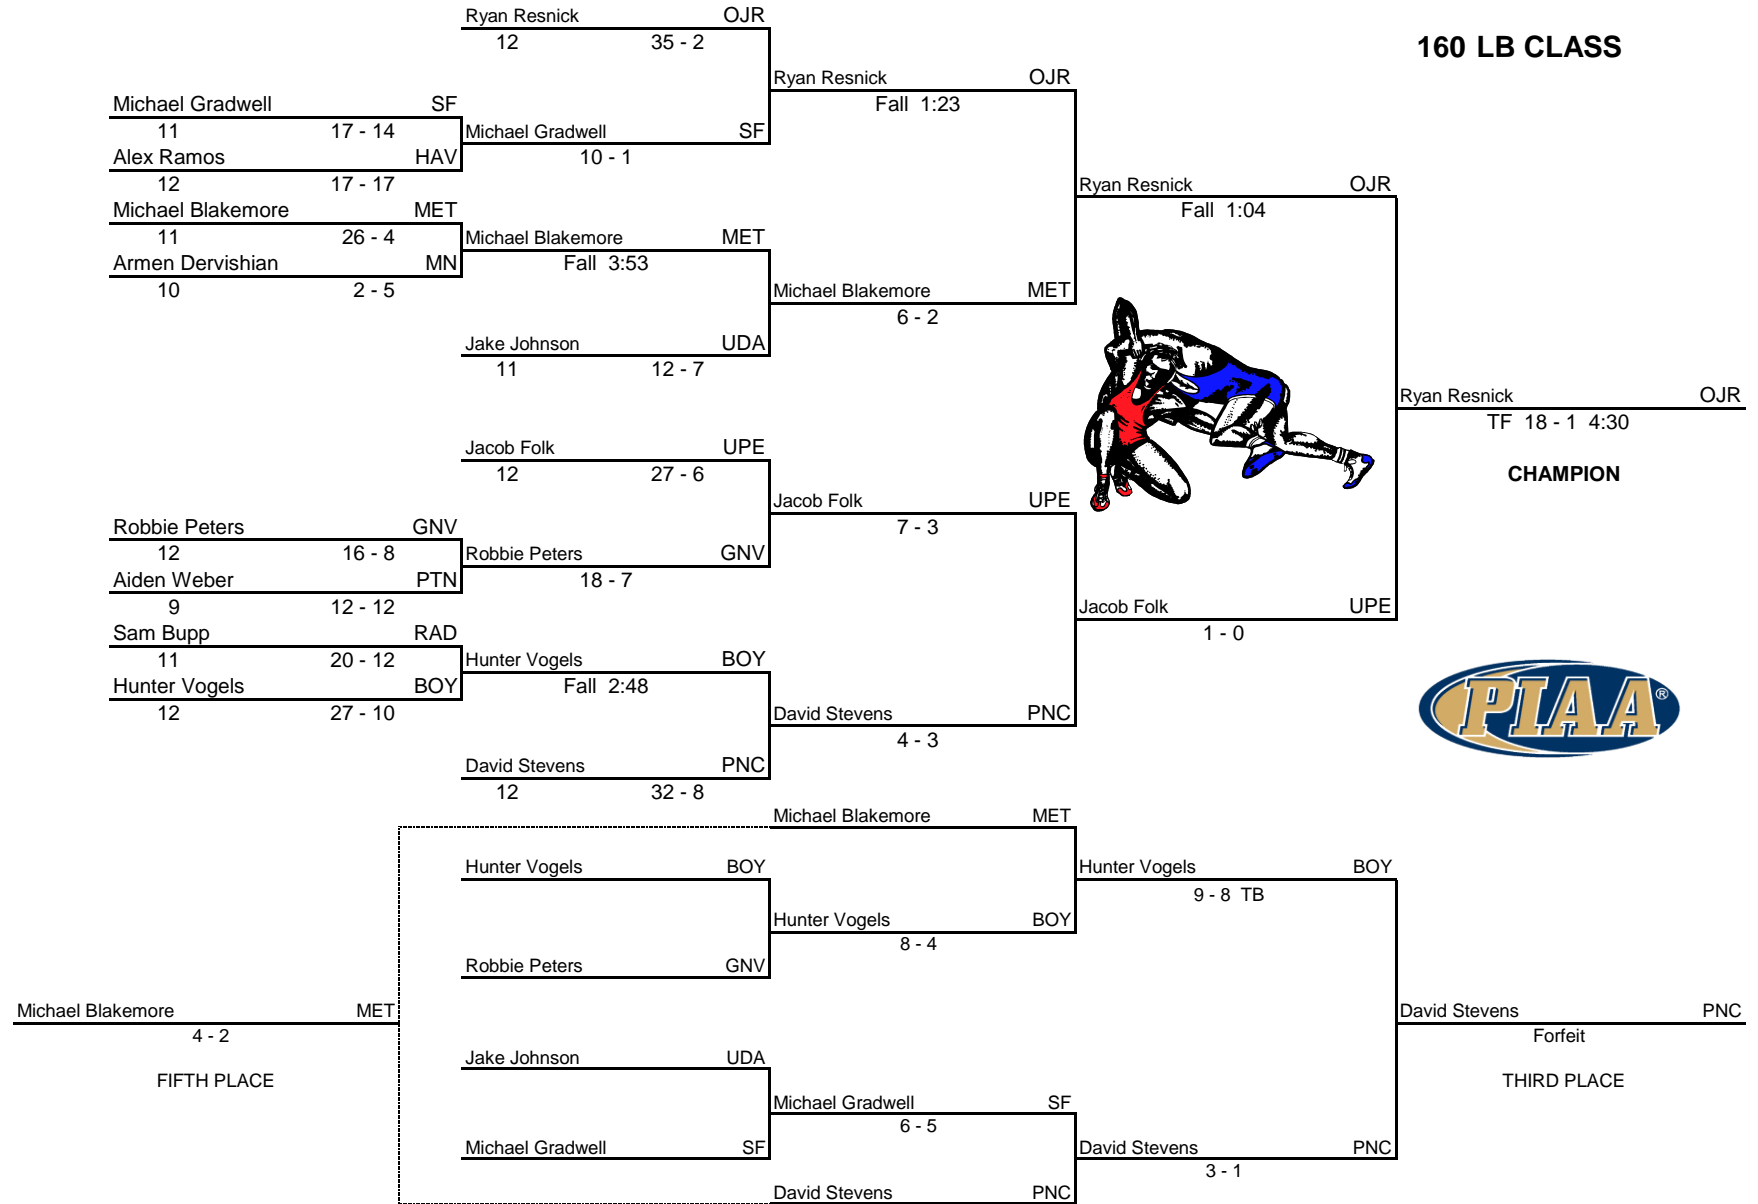

2017 PIAA AAA District I West

160 LB CLASS