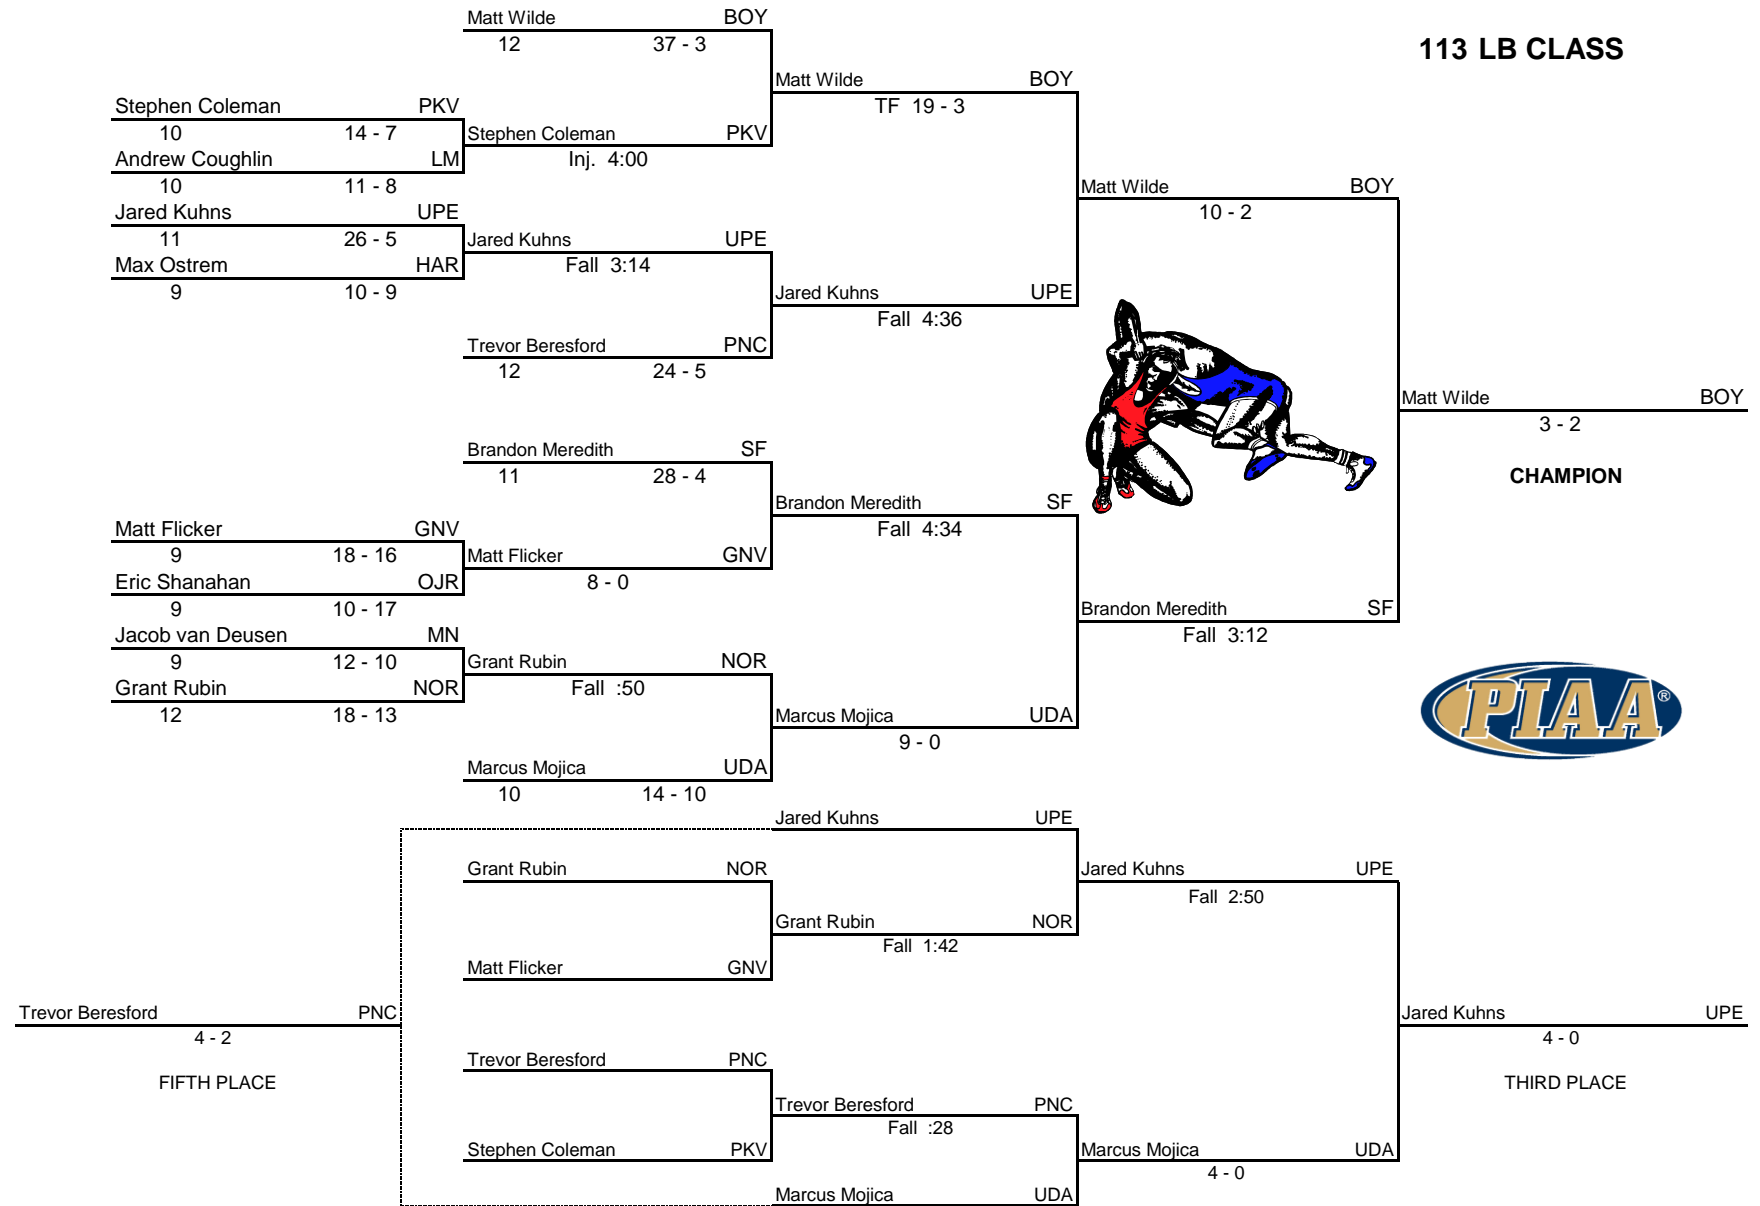

2017 PIAA AAA District I West

113 LB CLASS