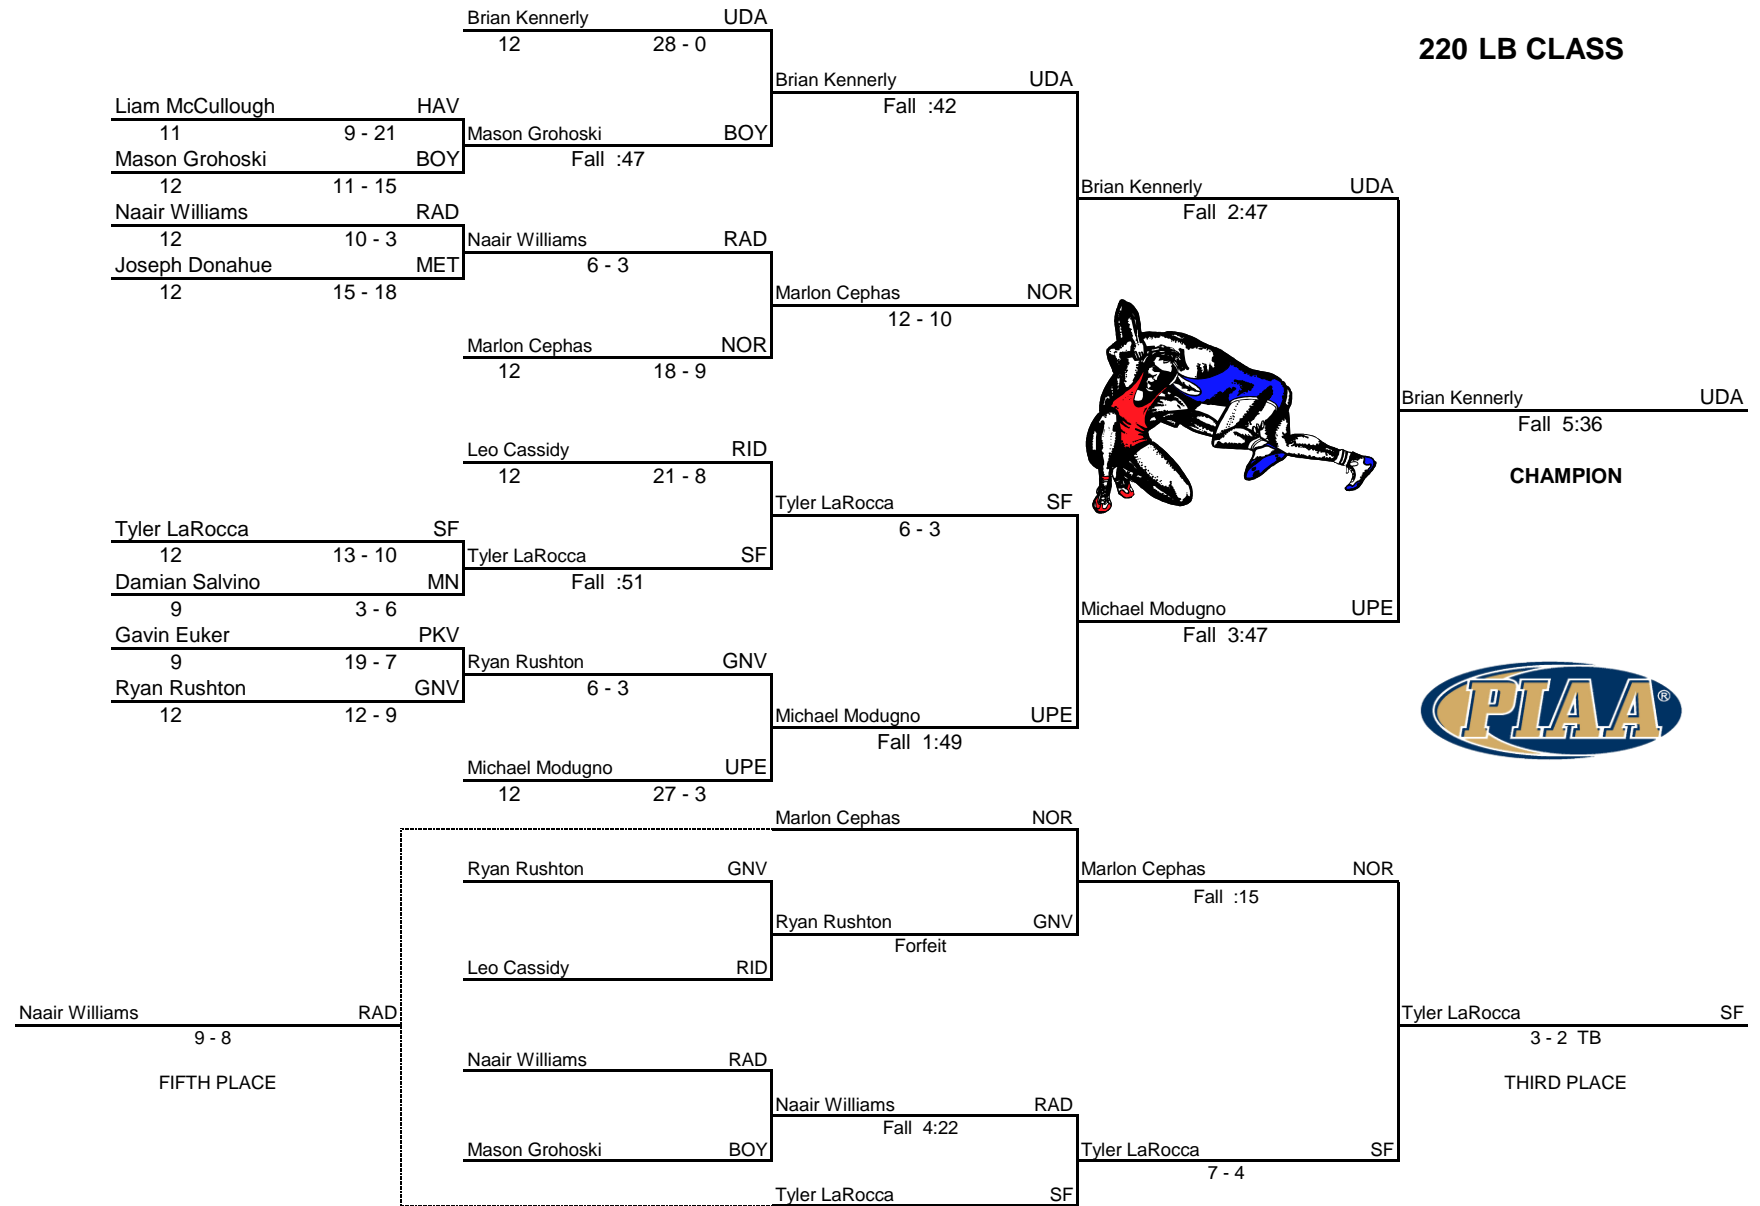

2017 PIAA AAA District I West

220 LB CLASS