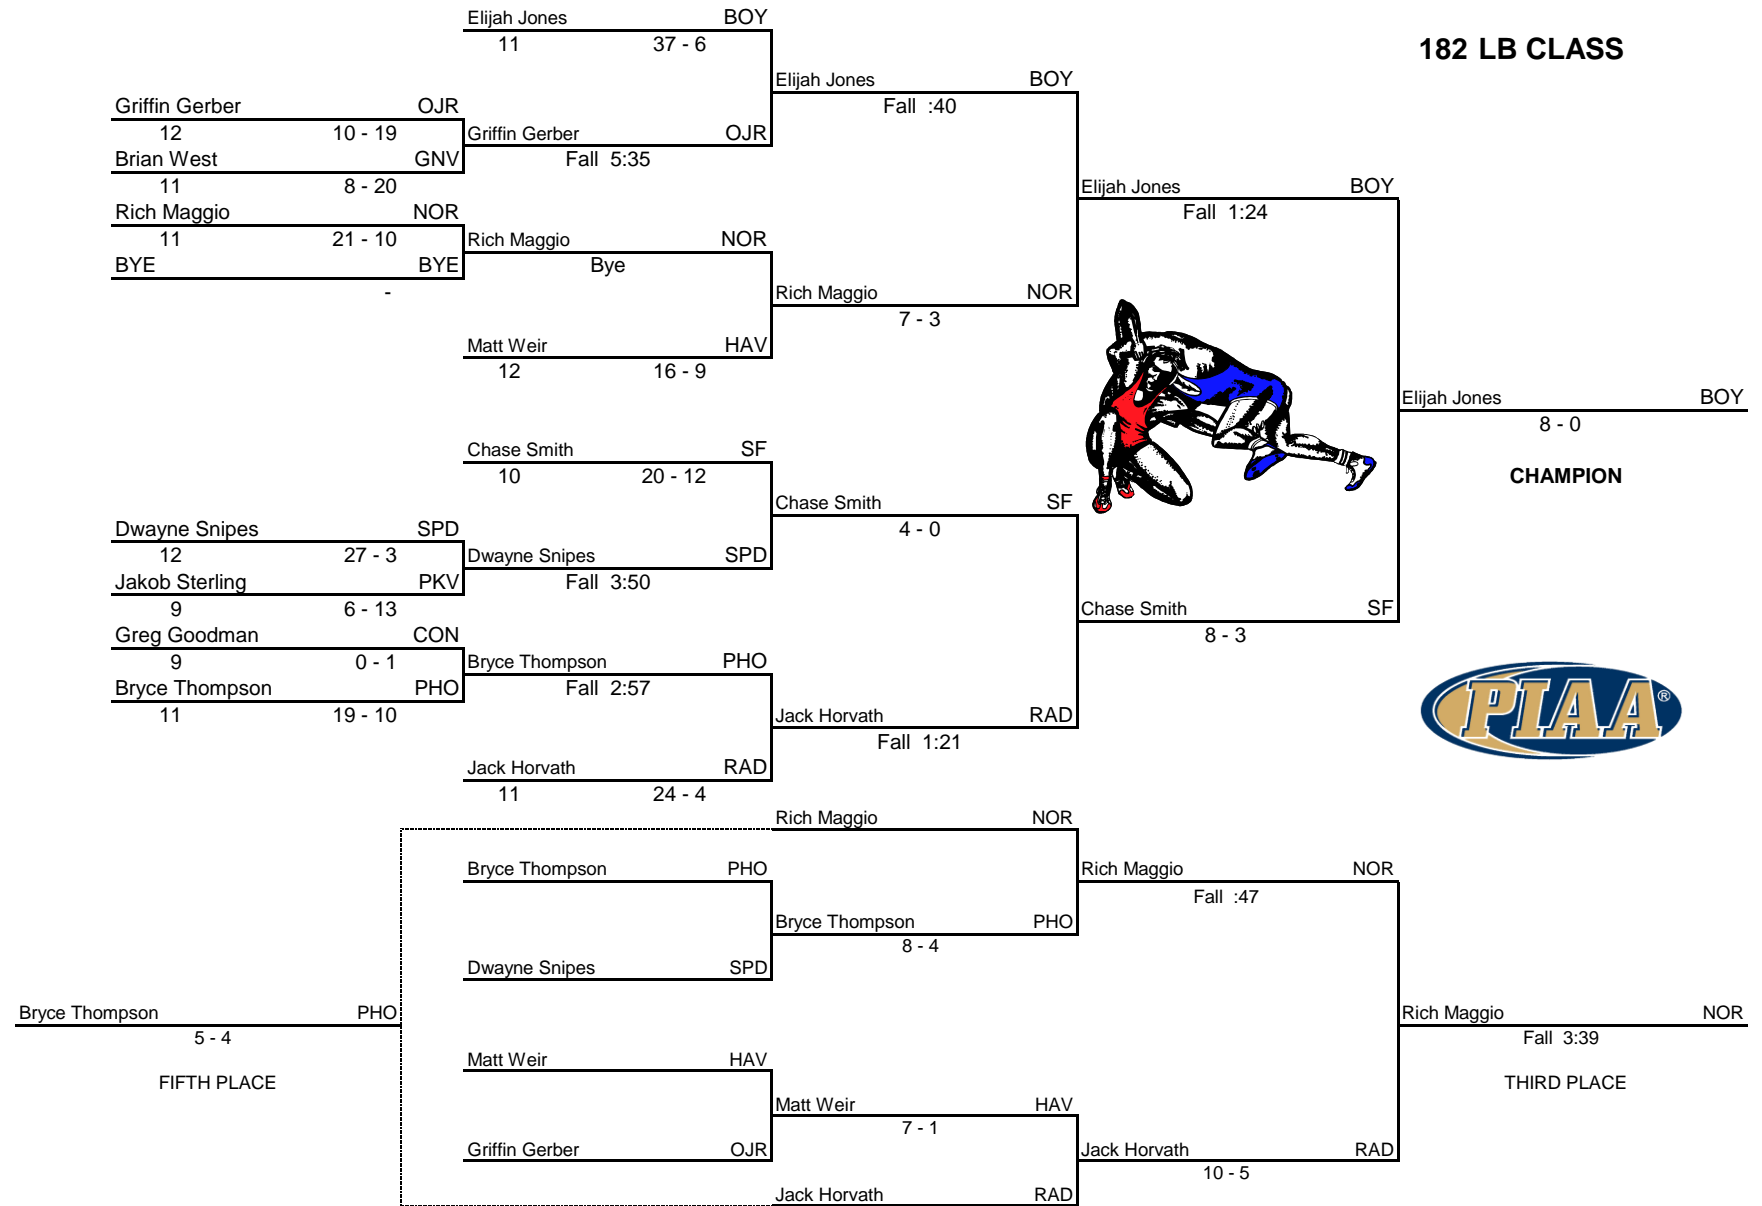

2017 PIAA AAA District I West

182 LB CLASS