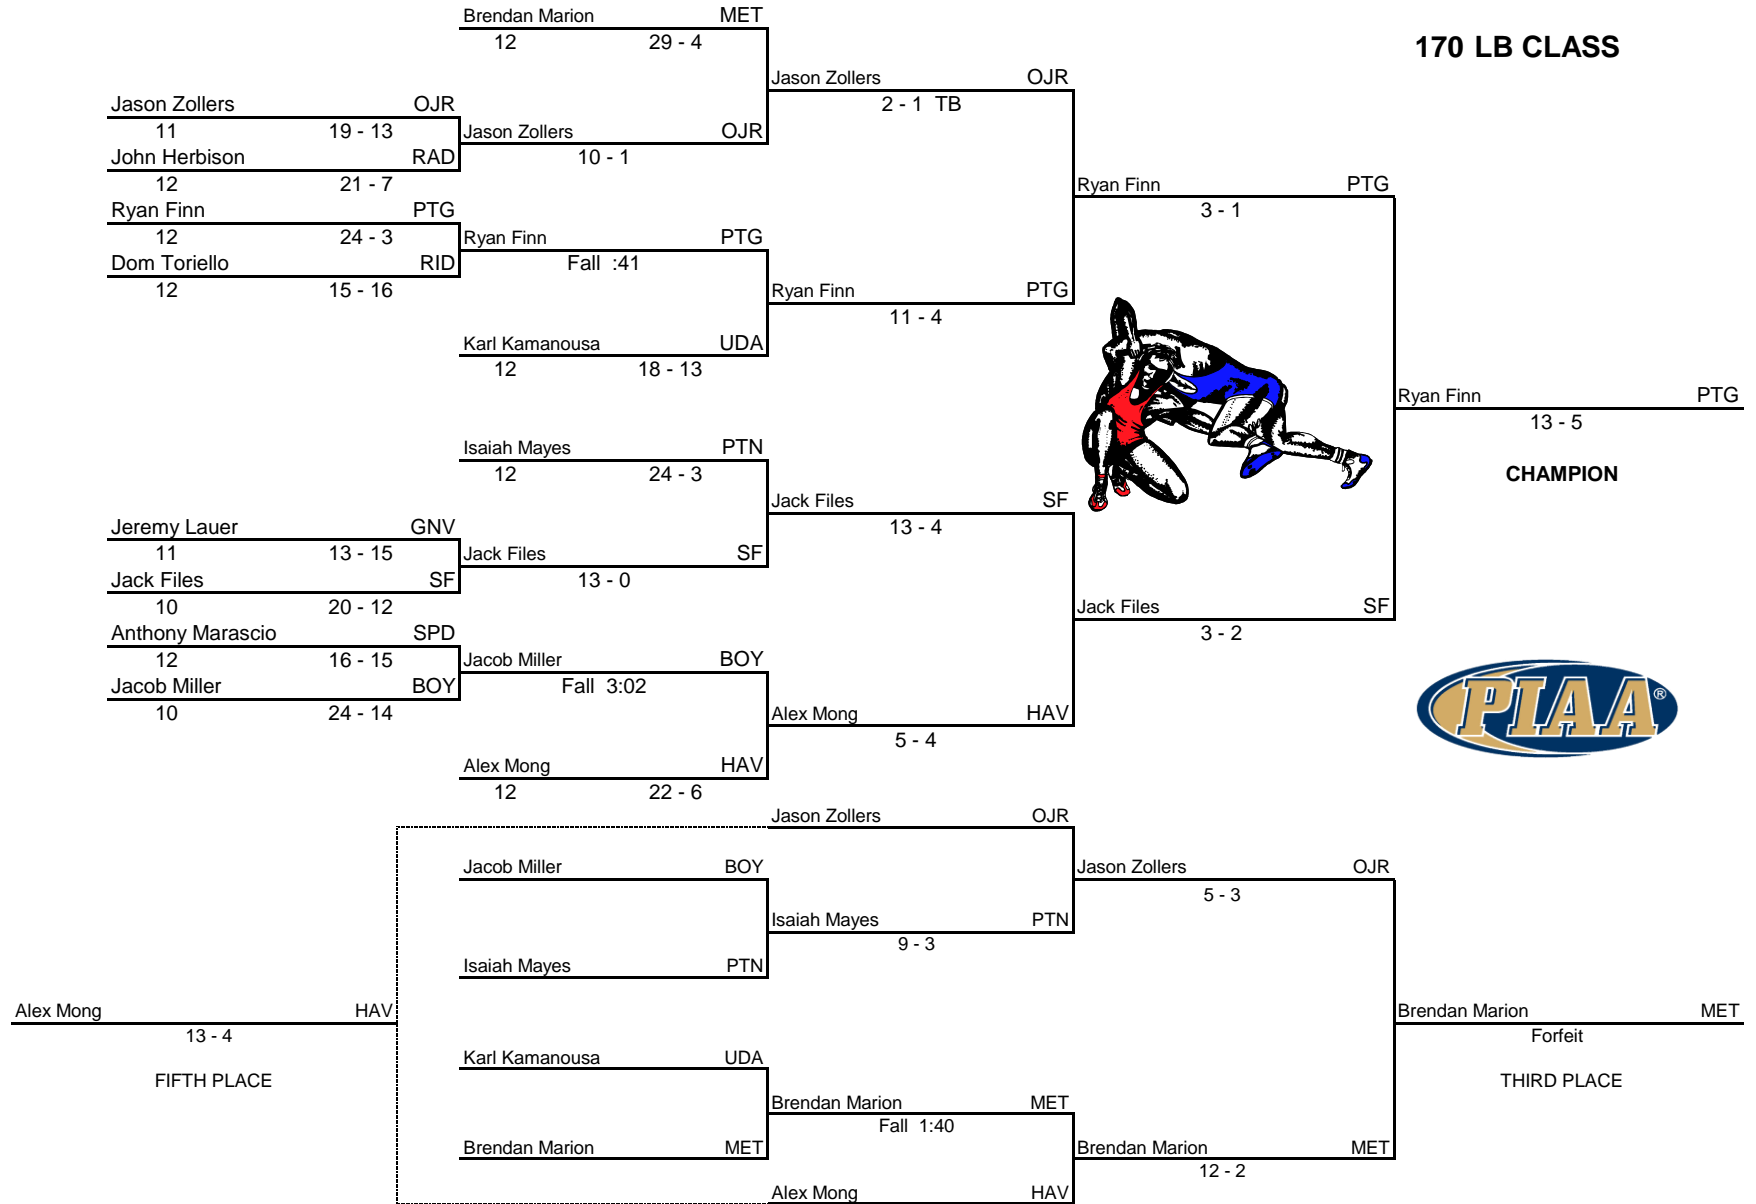

2017 PIAA AAA District I West

170 LB CLASS