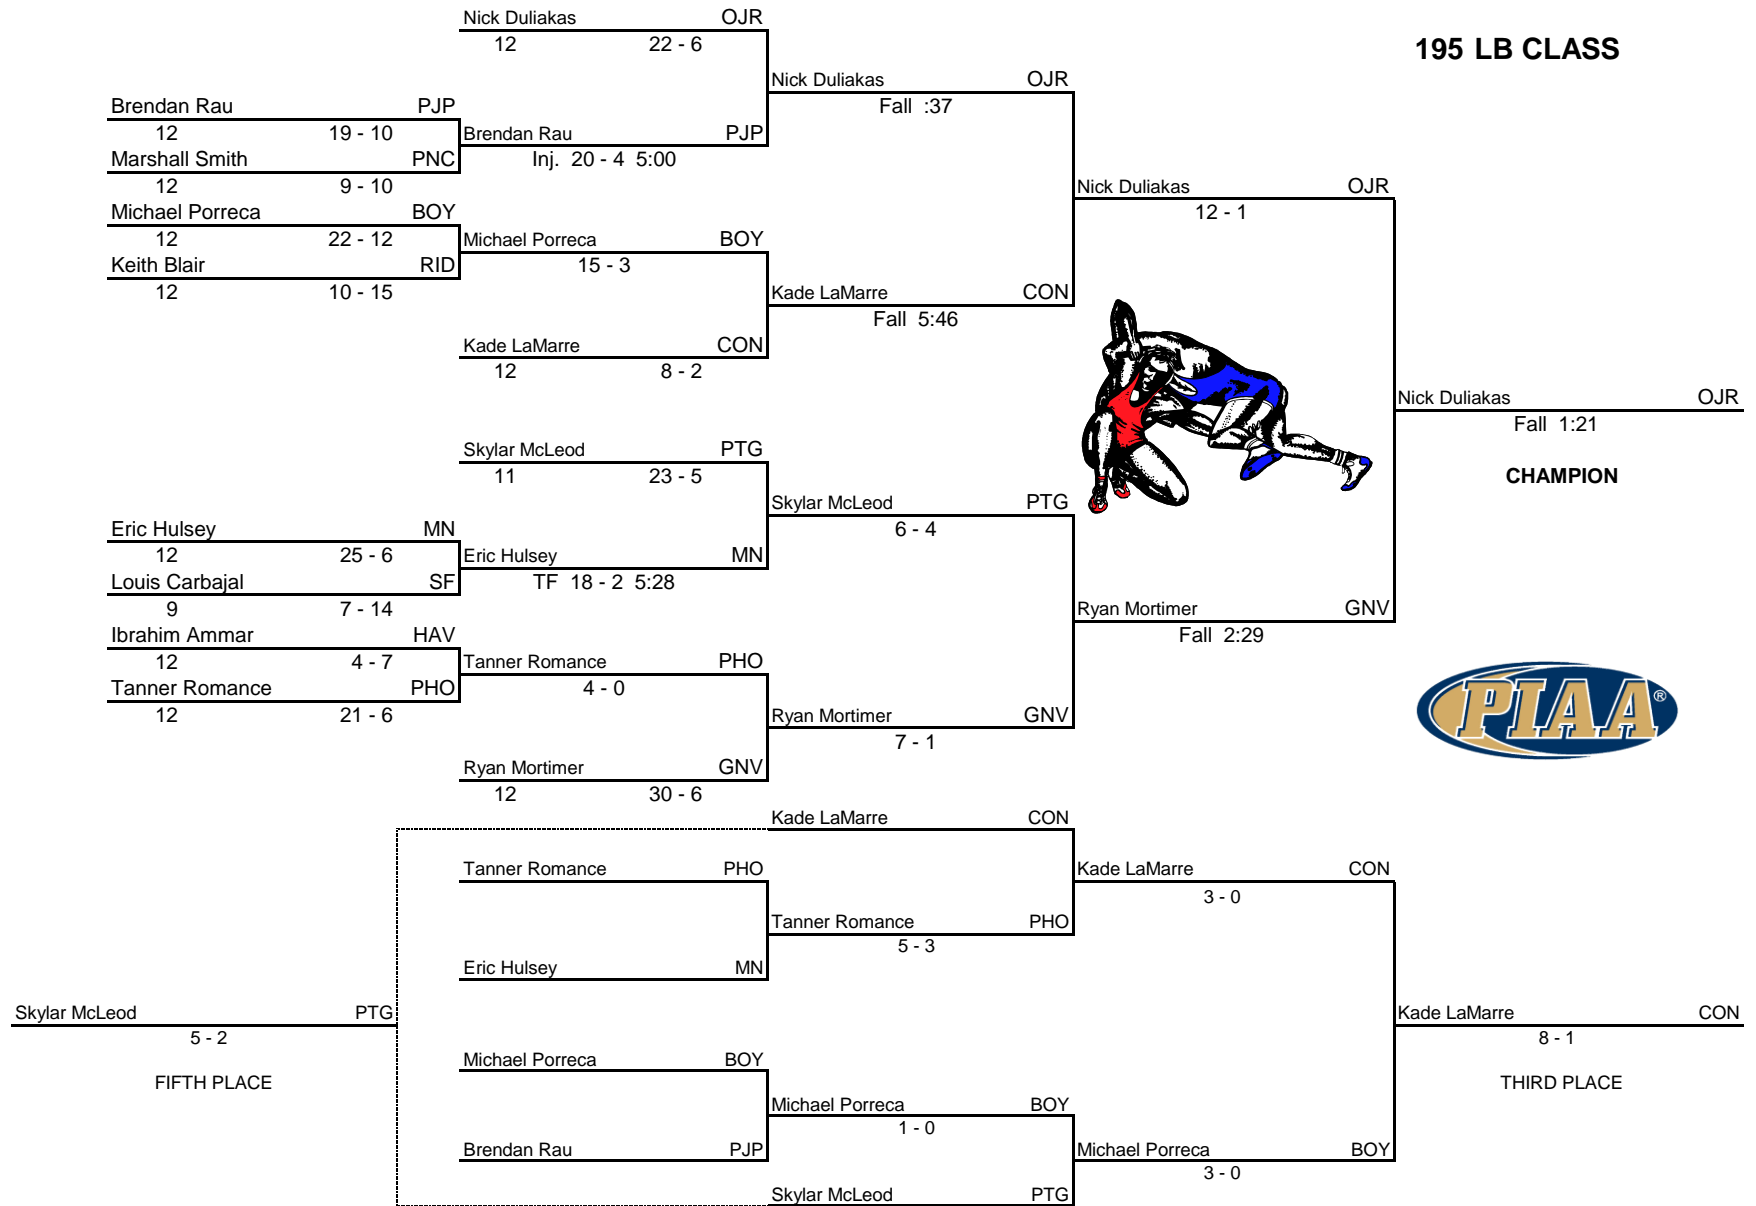

2017 PIAA AAA District I West

195 LB CLASS