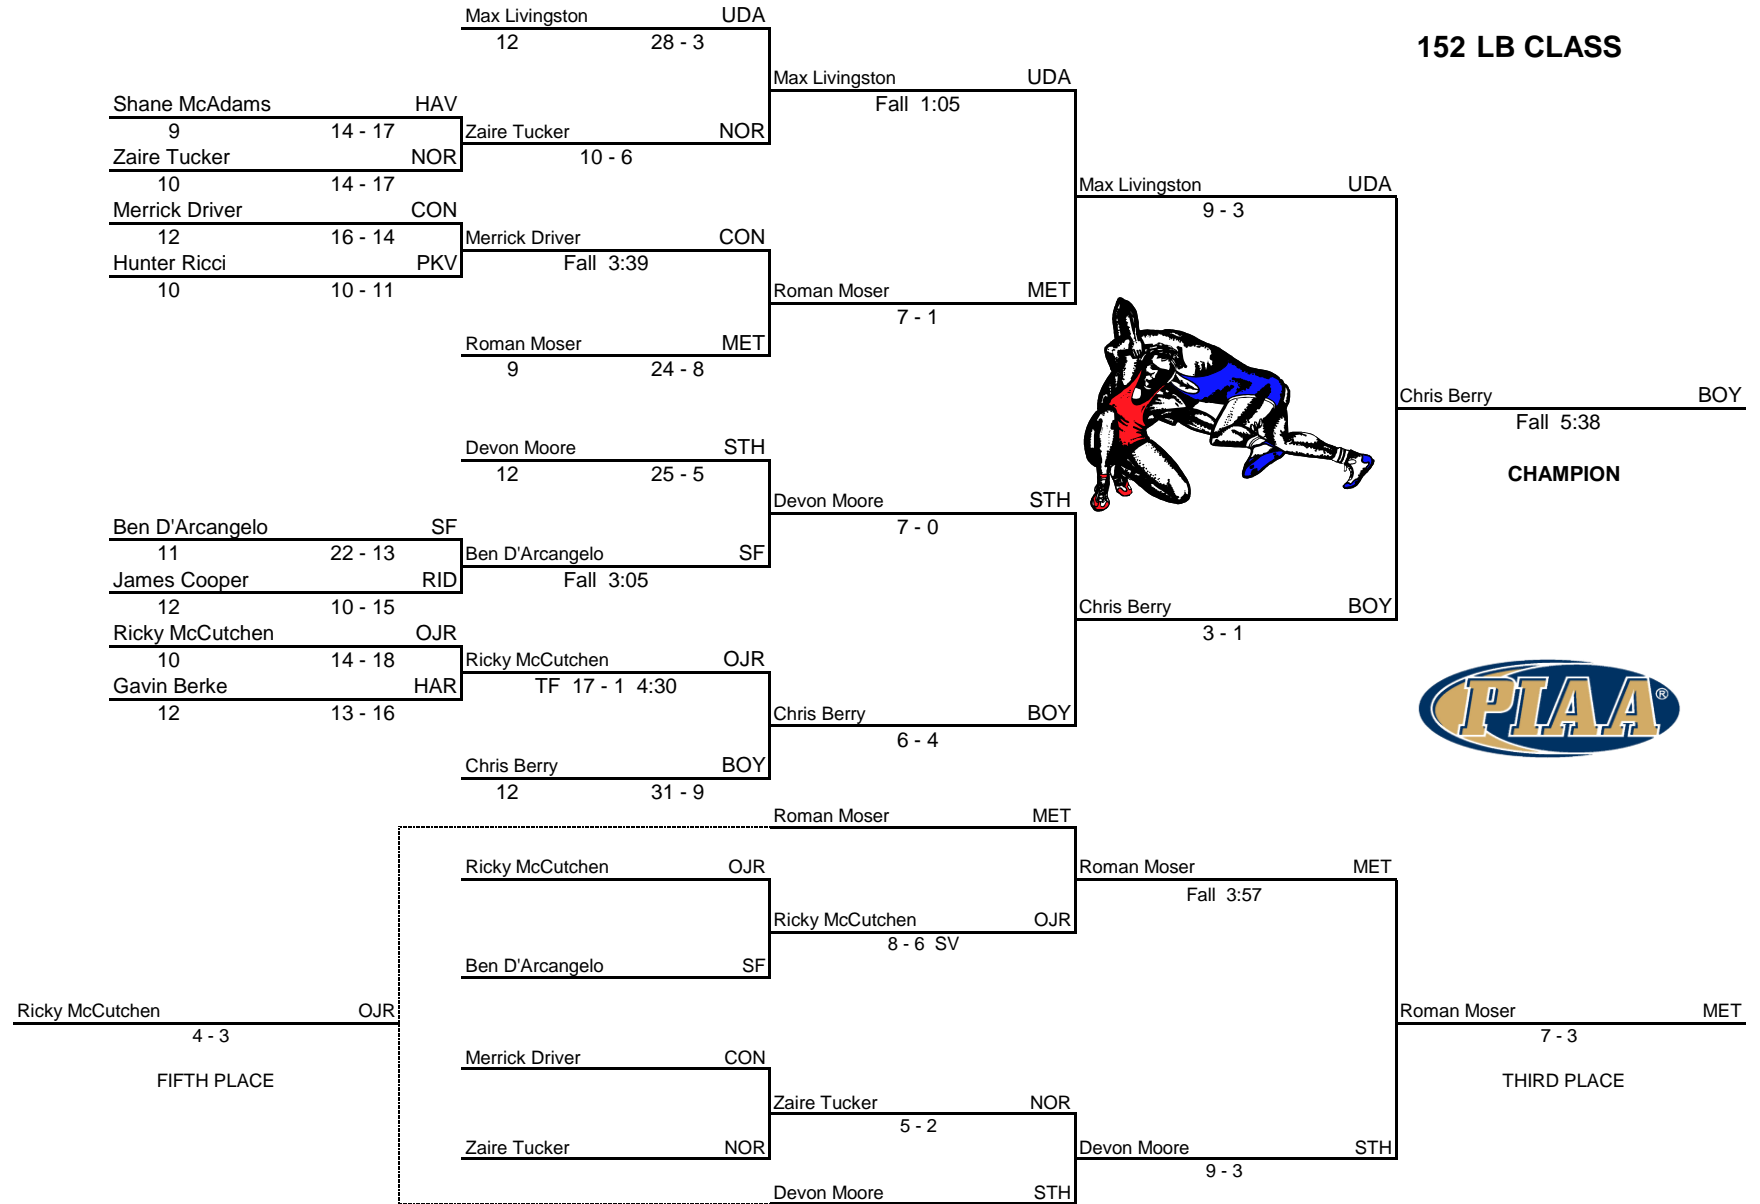

2017 PIAA AAA District I West

152 LB CLASS